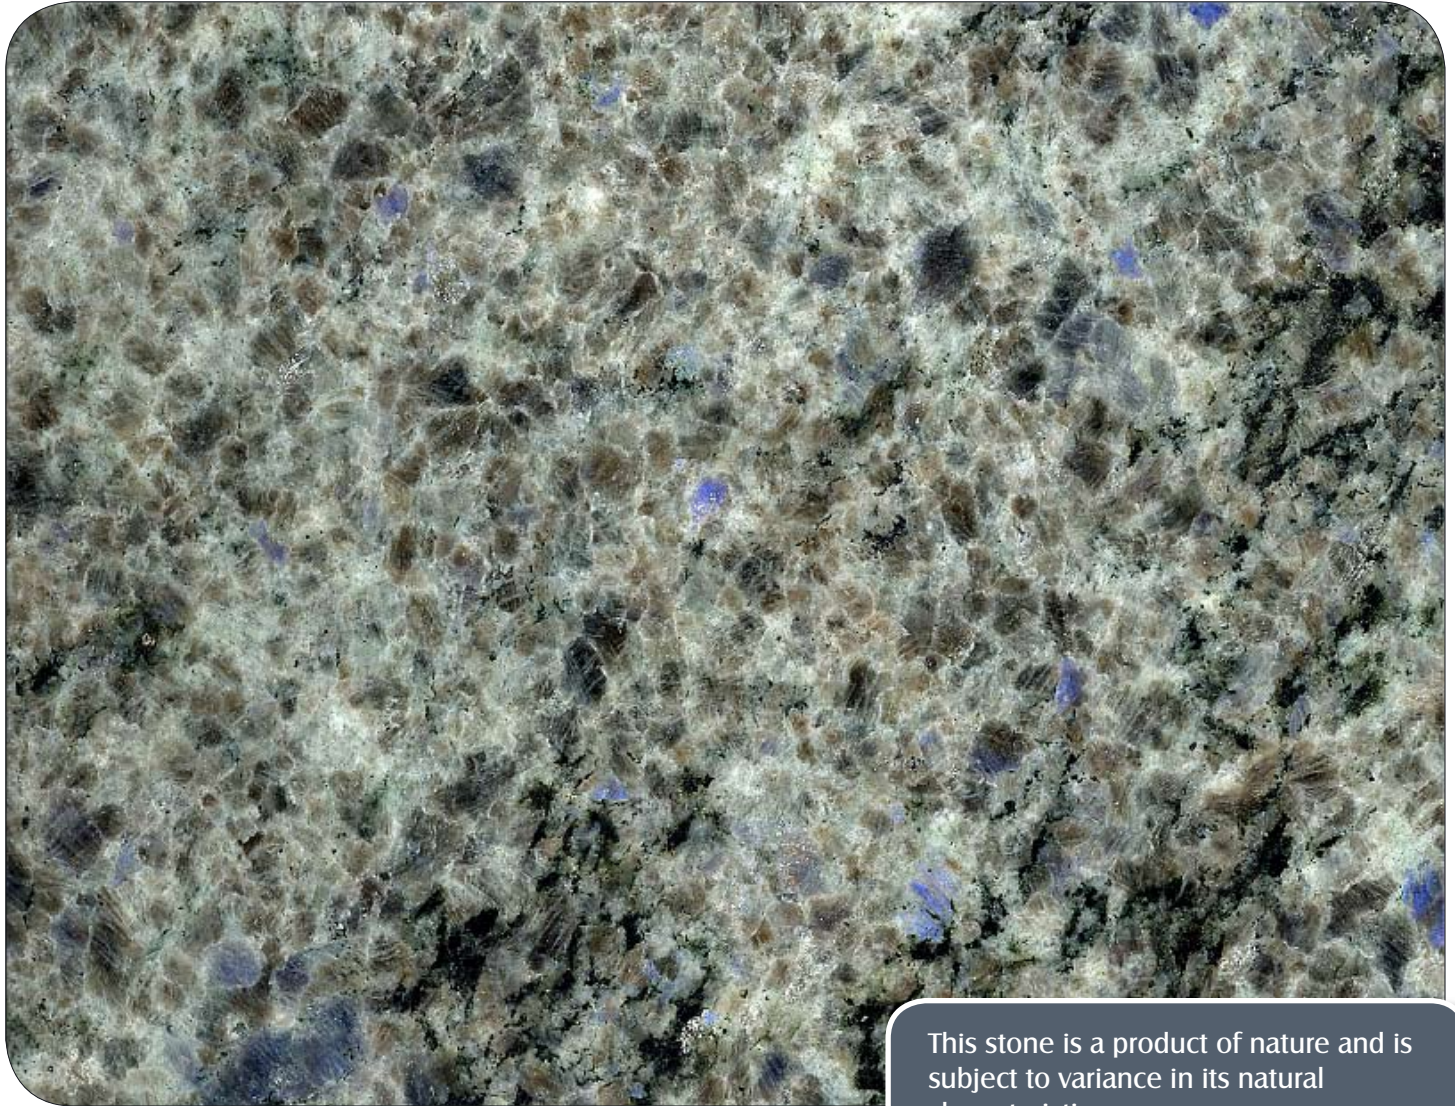

# Azul Eyes Granite

The Natural Selection

This stone is a product of nature and is subject to variance in its natural characteristics.

**Stirling Stone Group**  
A COMMITMENT TO EXCELLENCE