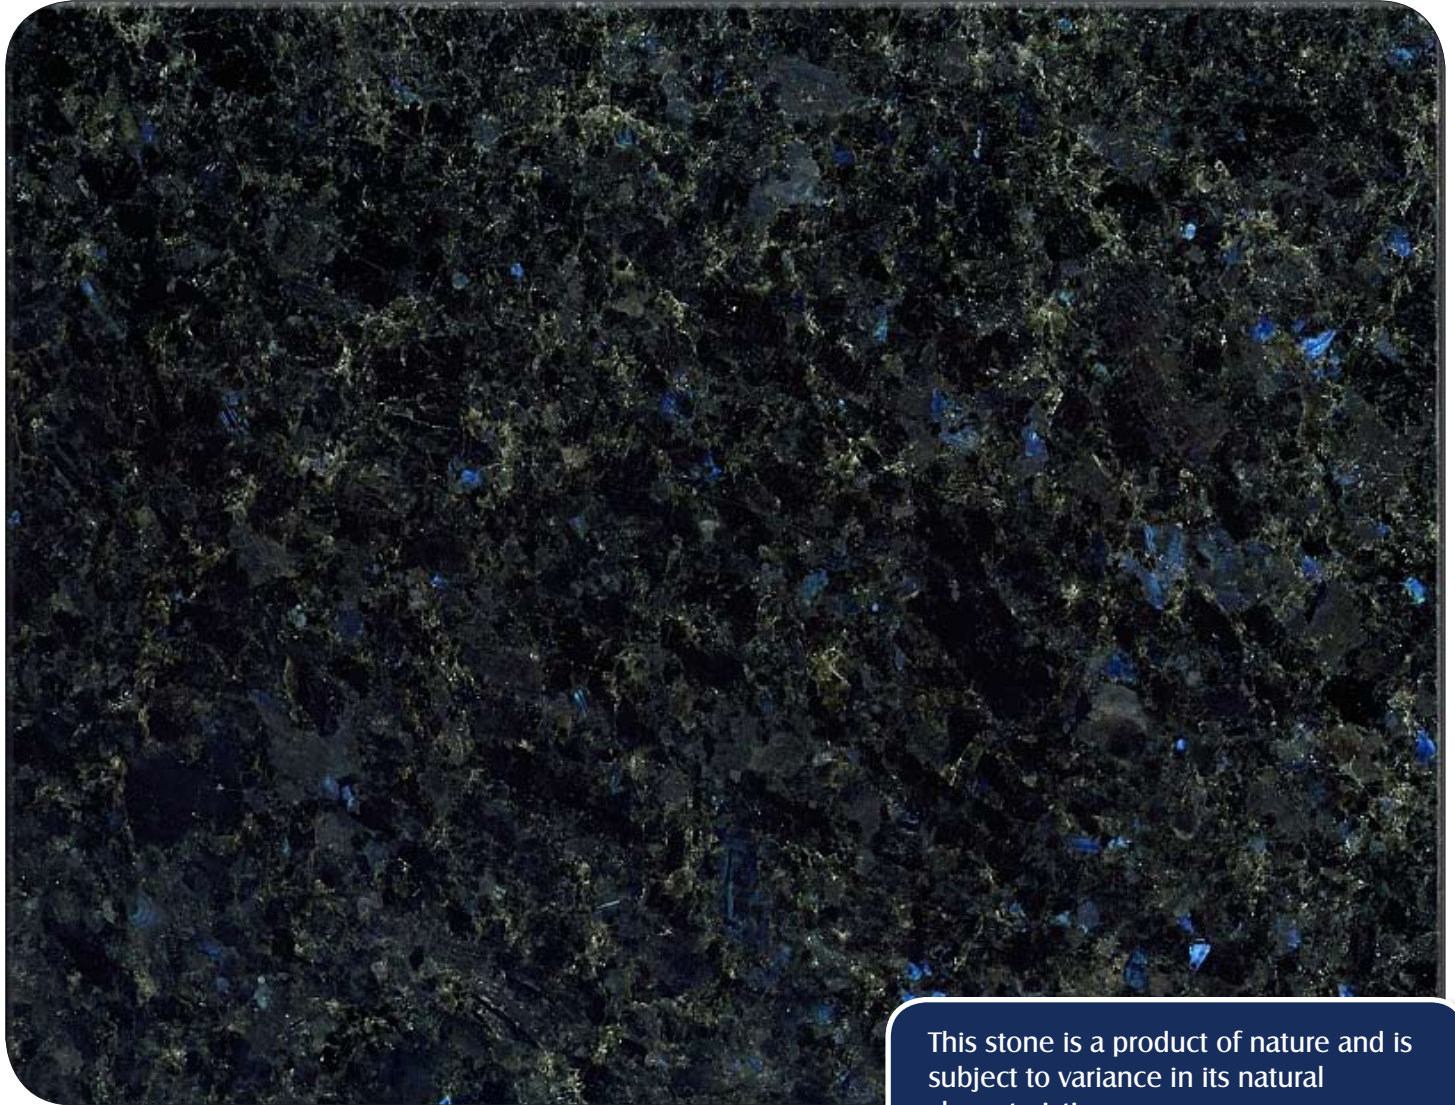

# Blues In The Night Granite

The Natural Selection

This stone is a product of nature and is subject to variance in its natural characteristics.