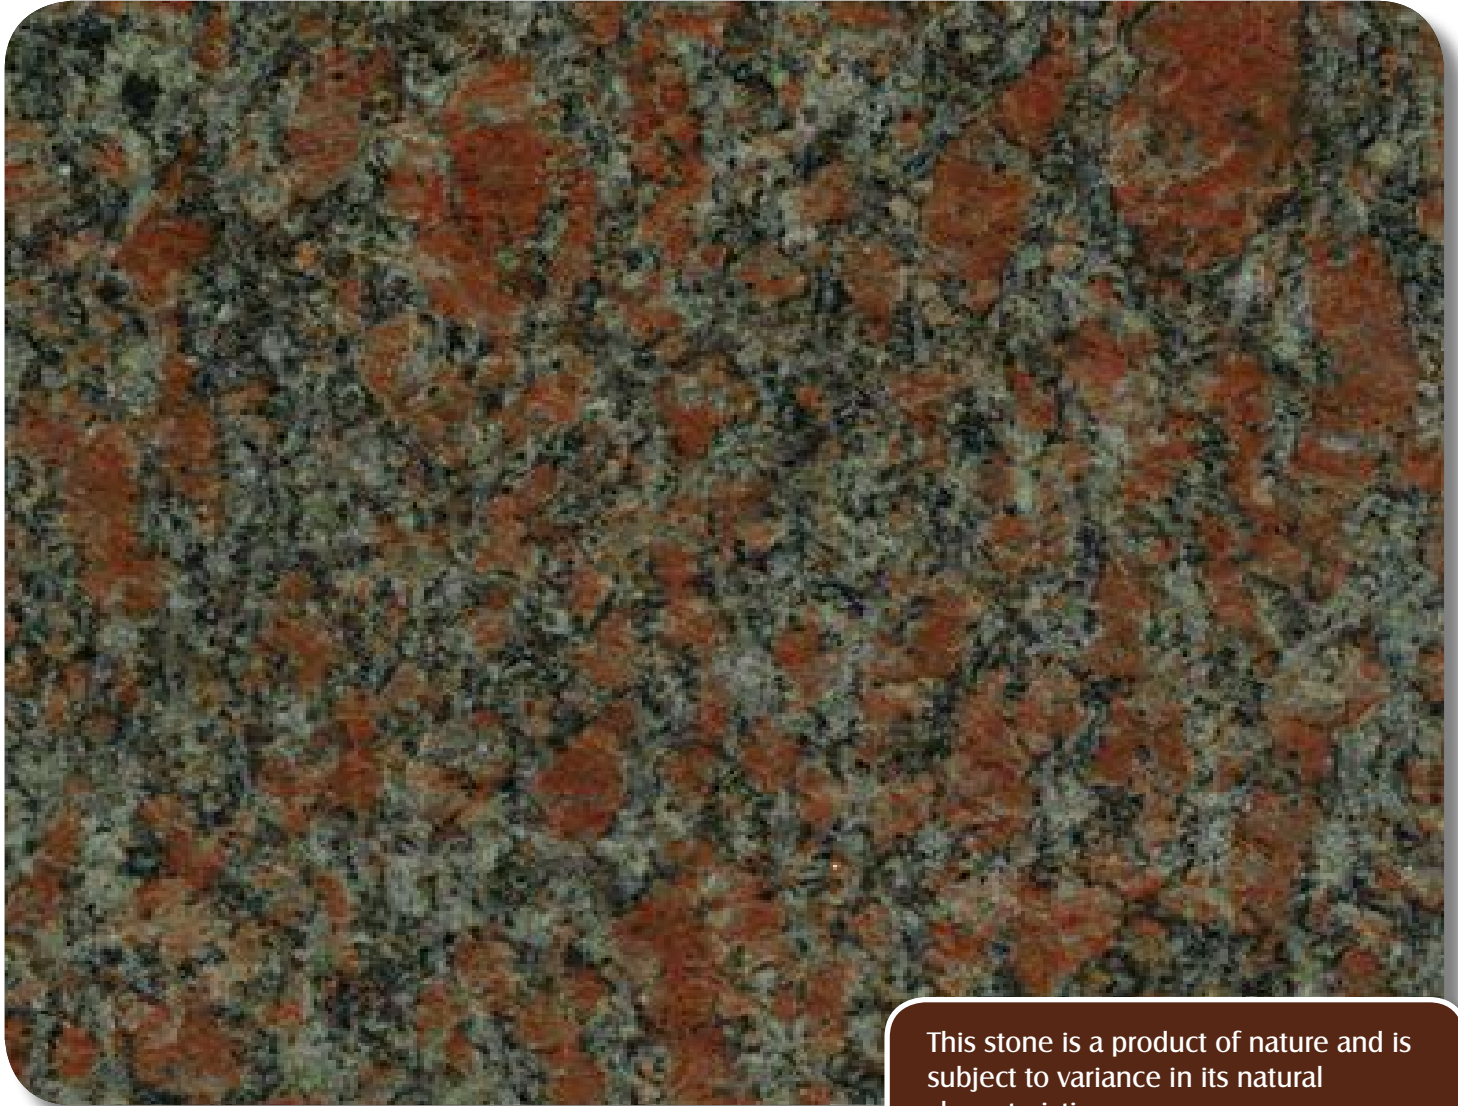

# Goa Red Granite

The Natural Selection

This stone is a product of nature and is subject to variance in its natural characteristics.

**Stirling Stone Group**  
A COMMITMENT TO EXCELLENCE

Wallace House, Whitehouse Road, Stirling FK7 7TA Tel: 01786 450560 Fax: 01786 450517 [www.stirlingstone.co.uk](http://www.stirlingstone.co.uk)