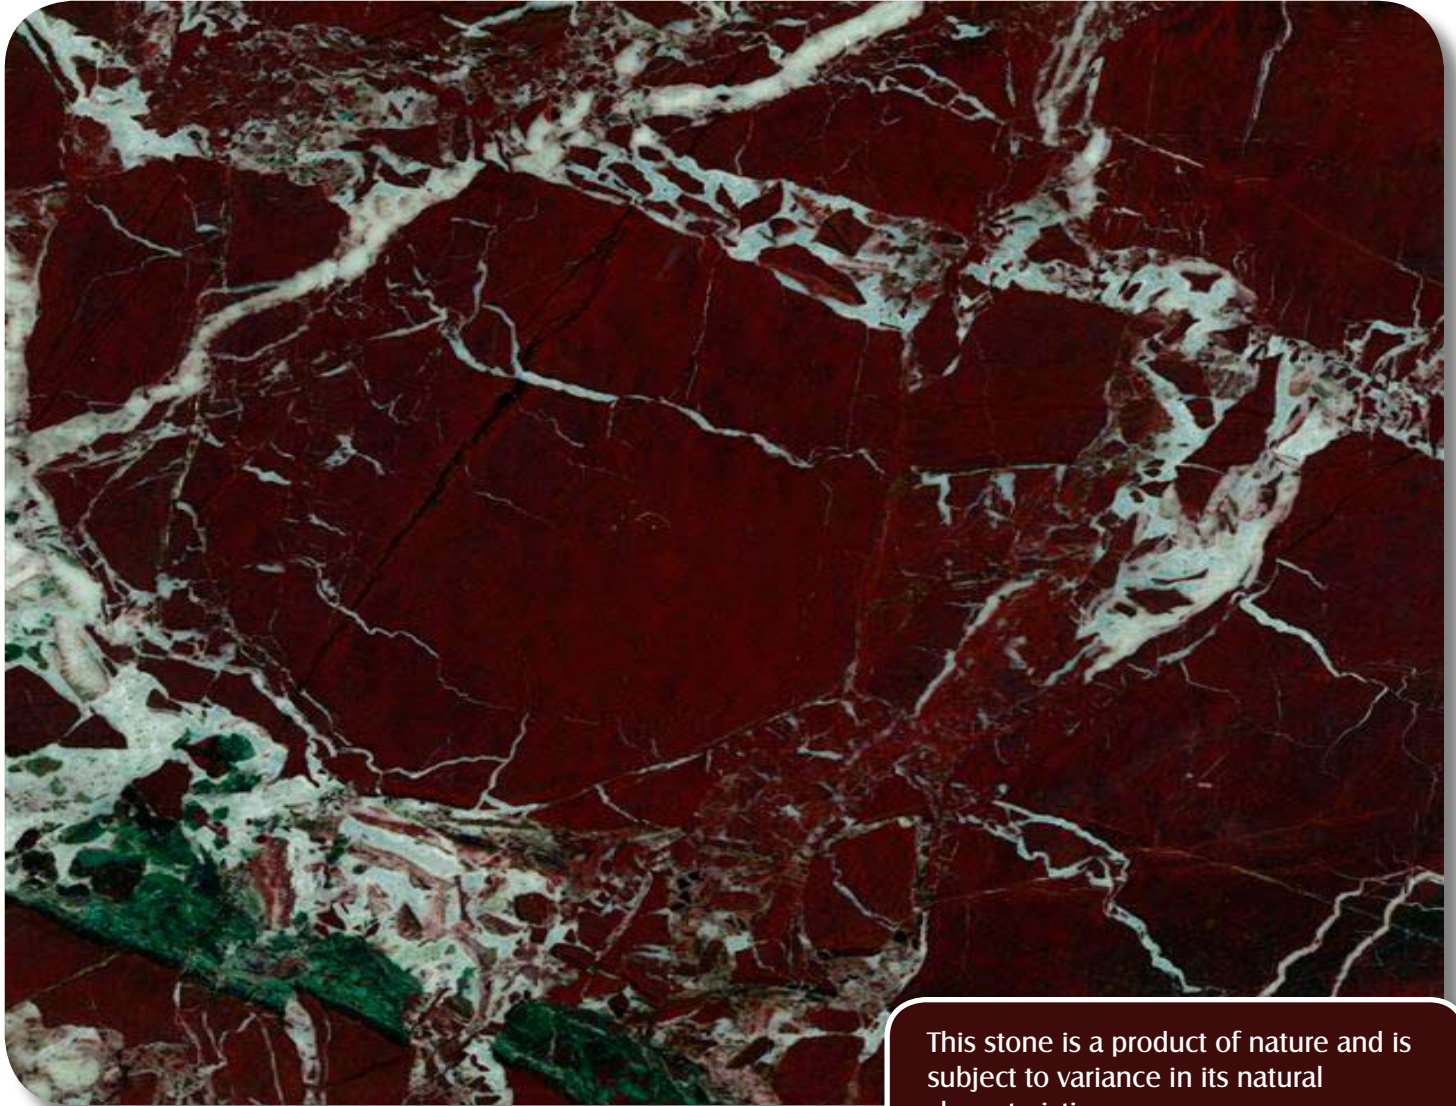

Rosso Marrakesh Marble

The Natural Selection

This stone is a product of nature and is subject to variance in its natural characteristics.

 **Stirling Stone Group**
A COMMITMENT TO EXCELLENCE

Wallace House, Whitehouse Road, Stirling FK7 7TA Tel: 01786 450560 Fax: 01786 450517 www.stirlingstone.co.uk